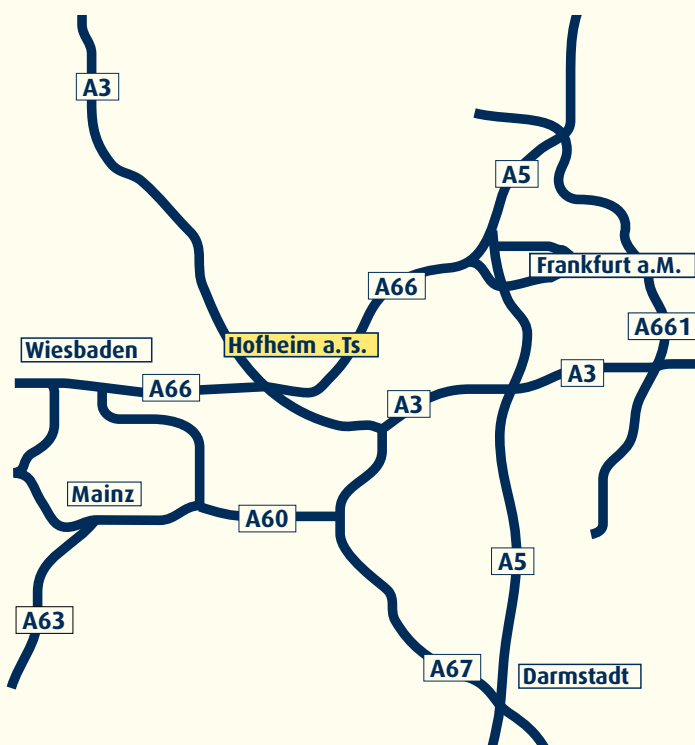

# Directions

**H**ofheim is located in direct proximity of the financial center Frankfurt am Main and the Hessian state capital Wiesbaden. With five motorways and two railway connections Hofheim boasts optimal transportation connections.

**From Frankfurt Main Station  
to Hofheim by train**

- At Main Station «Frankfurt am Main Hauptbahnhof» take S2 direction «Niedernhausen»
- Exit at Hofheim Station

**From Frankfurt Airport  
to Hofheim by train**

#### Coming from Frankfurt by car

- Motorway A66 direction Wiesbaden
- Exit «Frankfurt/Zeilsheim»
- Turn right into «Elisabethenstraße»
- Town entry Hofheim
- at 1st traffic lights, straight on to «Zeilsheimer Straße»
- at the 2nd traffic light, turn left into «Elisabethenstraße»
- at the 2nd traffic light, turn right in direction of «Alte Bleiche»
- Turn right into «Seilerbahn»
- Turn left to «Am Untertor»
- Turn right onto the parking area
- TASS GmbH is on the other side of the road

#### Coming from Wiesbaden by car

- Motorway A66 direction Frankfurt am Main
- Exit at «Hofheim, Flörsheim, Weilbach»
- Turn right into «Rheingaustraße»
- Town entry «Hofheim/Marxheim»
- Follow «Rheingaustraße»
- Cross the railway bridge
- Town entry Hofheim
- Follow the road to «Hattersheimer Straße»
- Turn left into «Elisabethenstraße»
- Turn left at the traffic lights into «Alte Bleiche»
- Turn right into «Seilerbahn»
- Turn left at «Am Untertor»
- Turn right onto the parking area
- TASS GmbH is on the other side of the road