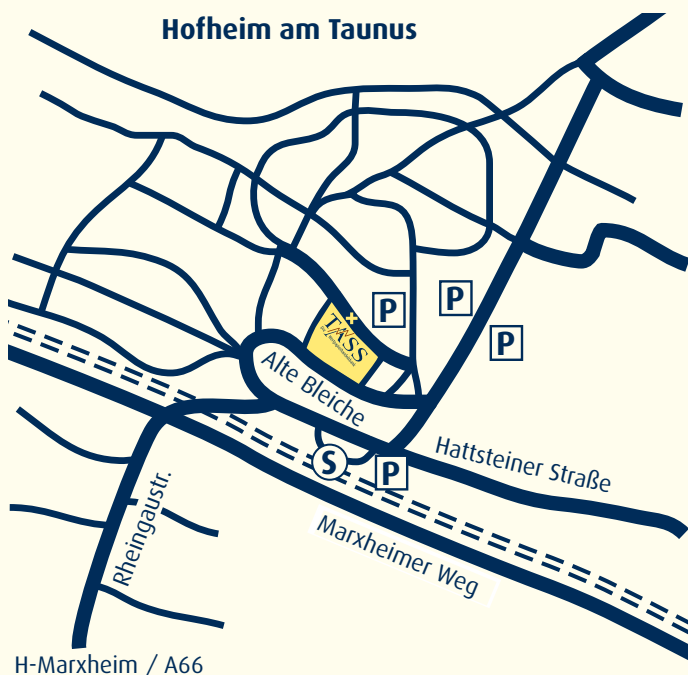

TASS Wertpapierhandelsbank GmbH
Am Untertor 4
D-65719 Hofheim am Taunus

Phone: +49 (0) 61 92 / 298 - 0
Fax: +49 (0) 61 92 / 298 - 555
E-Mail: info@tass.de
Internet: www.tass.de

**From Frankfurt Main Station
to Hofheim by train**

- At Main Station «Frankfurt am Main Hauptbahnhof» take S2 direction «Niedernhausen»
- Exit at Hofheim Station

**From Frankfurt Airport
to Hofheim by train**

- S8 direction «Offenbach Ost» or S9 direction «Hanau Hauptbahnhof»
- At Main Station «Frankfurt am Main Hauptbahnhof» transfer to S2 direction «Niedernhausen»
- Exit at Hofheim Station

**Walking from Hofheim Station
to TASS Wertpapierhandelsbank**

- Cross bus station and «Hattersheimer Straße»
- Cross park/«Alte Bleiche»
- Turn left into «Am Untertor»
- TASS GmbH is on the left side of the road