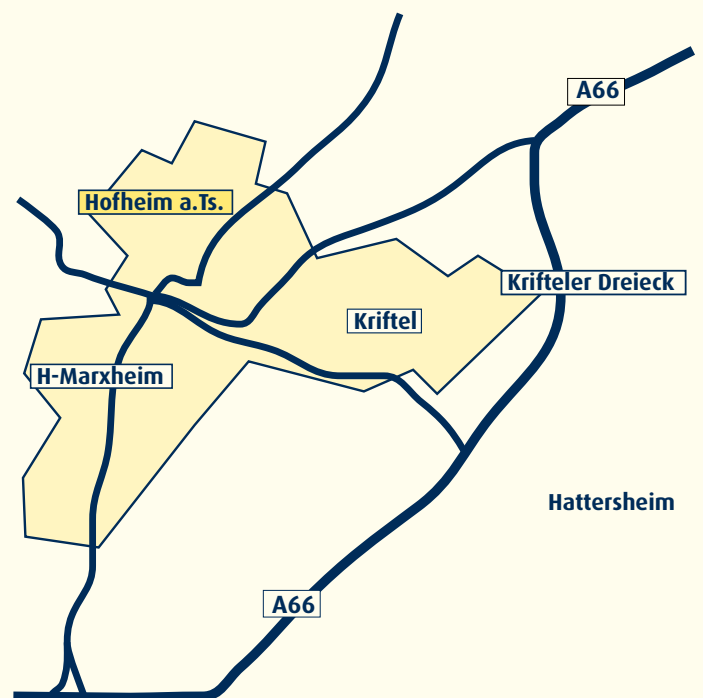

# Directions

**H**ofheim is located in direct proximity of the financial center Frankfurt am Main and the Hessian state capital Wiesbaden. With five motorways and two railway connections Hofheim boasts optimal transportation connections.

From the Frankfurt Airport you reach TASS Wertpapierhandelsbank in approx. 20 minutes. Scorpion House, our company headquarters, is located near the market place in downtown Hofheim within walking distance of the train station.

**From Frankfurt Main Station  
to Hofheim by train**

- At Main Station «Frankfurt am Main Hauptbahnhof» take S2 direction «Niedernhausen»
- Exit at Hofheim Station

**From Frankfurt Airport  
to Hofheim by train**

#### Coming from Frankfurt by car

- Motorway A66 direction Wiesbaden
- Exit «Frankfurt/Zeilsheim»
- Turn right into «Elisabethenstraße»
- Town entry Hofheim
- at 1st traffic lights, straight on to «Zeilsheimer Straße»
- at the 2nd traffic light, turn left into «Elisabethenstraße»
- at the 2nd traffic light, turn right in direction of «Alte Bleiche»
- Turn right into «Seilerbahn»
- Turn left to «Am Untertor»
- Turn right onto the parking area
- TASS GmbH is on the other side of the road